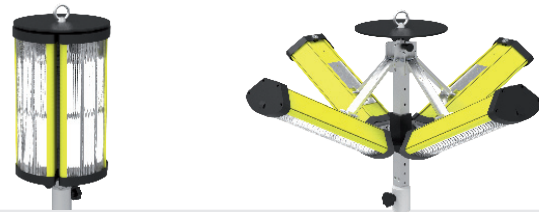

ALDEBARAN®
360 GRAD FLEX LED 960

ALDEBARAN®
360 GRAD FLEX LED 600 COMPACT

ALDEBARAN® 360 GRAD FLEX SERIES

- The consequent advancement of the successful **ALDEBARAN® 360 GRAD** relies on high flexibility and efficient use of the ultra-bright LED light (*). The possibility of choosing between 360 degrees all-around light and surrounding illumination directed downwards nearly steplessly opens up a wide range of applications. On construction sites, at rescue operations or at events, using light effectively is the supreme discipline of the **360 GRAD FLEX LED**.
- The system is ready to use in a few minutes. Moreover, it can be used in indoor and outdoor areas thanks to IP 54 (**). With the integrated, intelligent controlling, you can choose between half (180°) and full (360°) lighting, as well as dimmed power (*). The mast foot is constructed for a 30mm DIN bolt. Additionally, the luminaire has a mounting ring, so that it can be suspended on ceilings etc.

Features

- Flexible Light all around
- On average up to 300% more light on the ground
- Shake- vibration and shock-resistant
- On-/Off -switchable without cooling phase
- Light beam angle multiply adjustable
- Stepless dimmability of the light power (960W / 360 IP65 / 600 COMPACT)
- Transportable and mountable in 3 minutes by a single person
- Illuminates up to 5.000 m² (depends on the version)